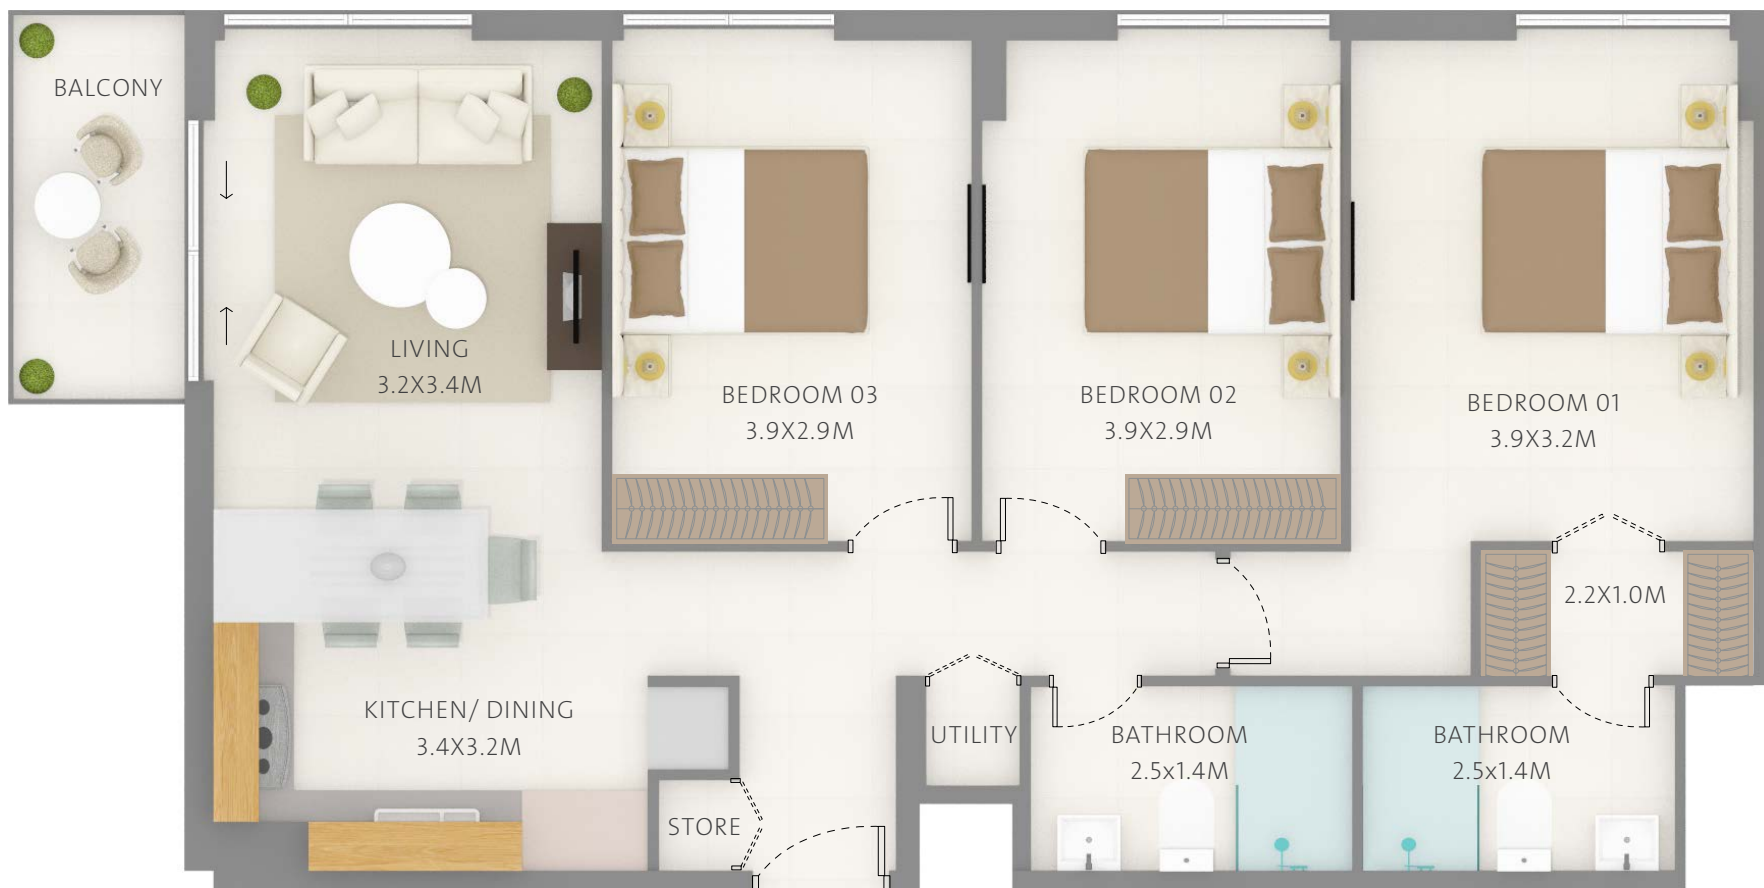

The Nook 1

3BR / TYPE A1

SUITE	935.5 SQ.FT.	86.9 SQ.M.
TERRACE	50.5 SQ.FT.	4.7 SQ.M.
TOTAL	986.0 SQ.FT.	91.6 SQ.M.