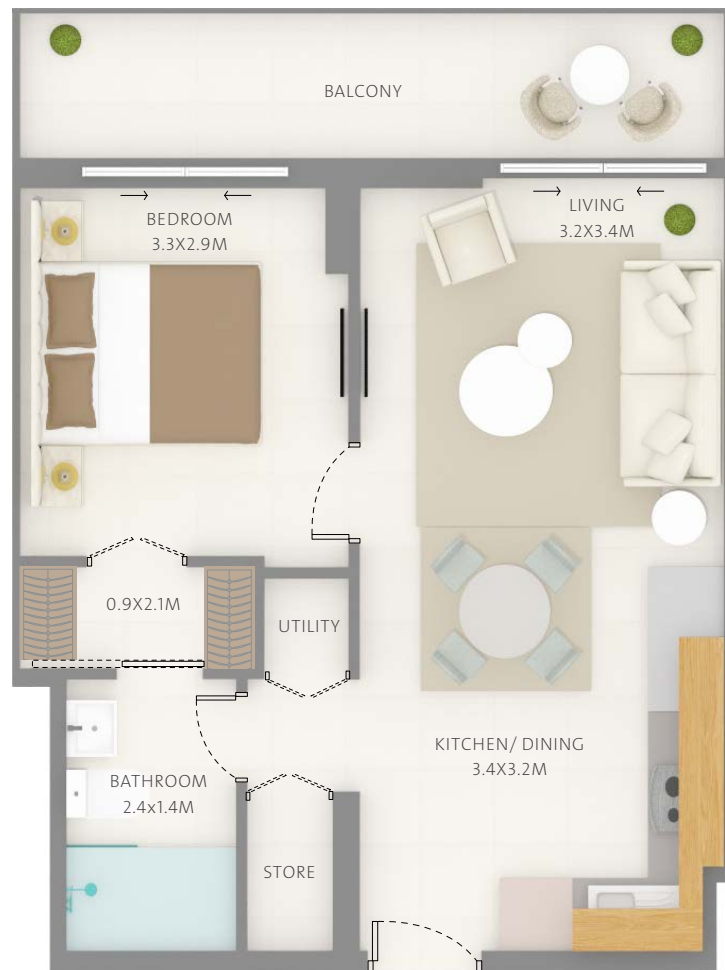

# The Nook 1

## 1BR / TYPE A2

SUITE	469.3 SQ.FT.	43.6 SQ.M.
TERRACE	101.7 SQ.FT.	9.5 SQ.M.
<b>TOTAL</b>	<b>571.0 SQ.FT.</b>	<b>53.1 SQ.M.</b>